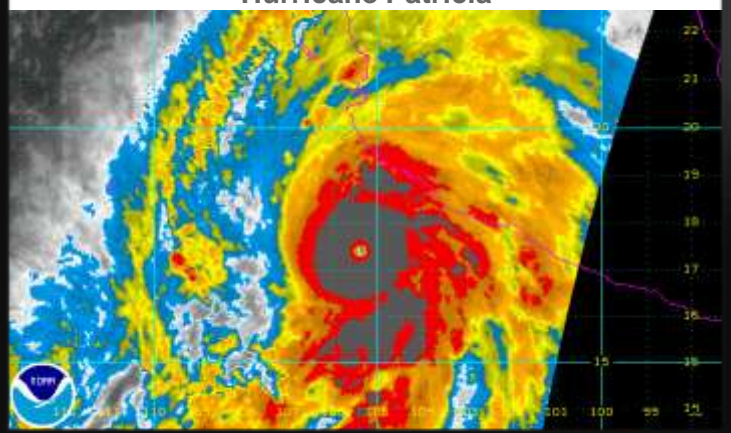

ENVIRONMENTAL INTELLIGENCE

Calbuco Volcanic Eruption from GOES-13

Hurricane Patricia

Asian Precipitation NCEP/GFS Forecast

Resilience

Weather Ready Nation

Data

1

The background of the slide is a composite image. On the right side, there is a view of the Earth from space, showing the curvature of the planet and swirling cloud patterns. On the left side, there is a view of a satellite in space, with a long, thin antenna or boom extending outwards. The entire background is overlaid with a semi-transparent blue vertical band in the center, which contains the text.