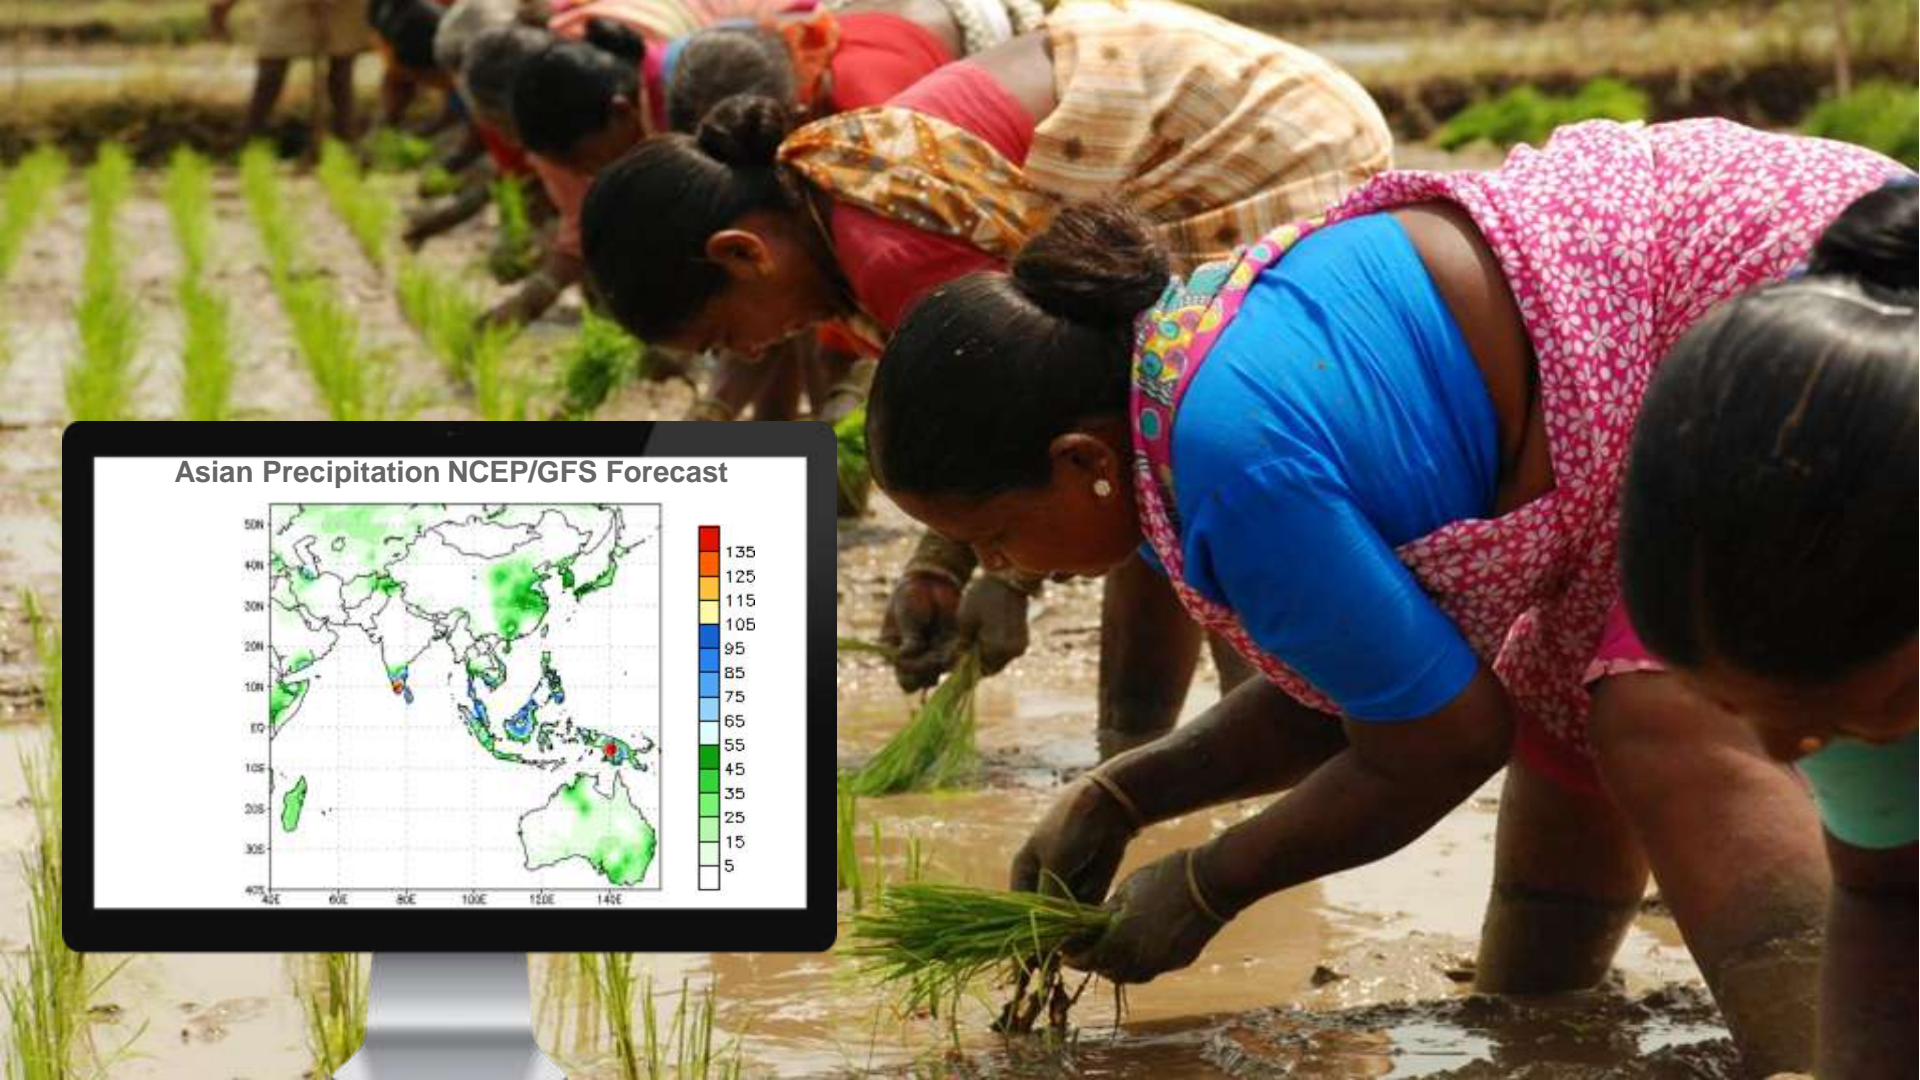

ENVIRONMENTAL INTELLIGENCE

Calbuco Volcanic Eruption from GOES-13

Hurricane Patricia

Asian Precipitation NCEP/GFS Forecast

Resilience

Weather Ready Nation

Data

1

The background of the slide is a composite image. On the right side, there is a view of the Earth from space, showing the curvature of the planet and swirling cloud patterns. On the left side, there is a view of a satellite in space, with a long, thin antenna or boom extending outwards. The entire background is overlaid with a semi-transparent blue vertical band in the center, which contains the text.