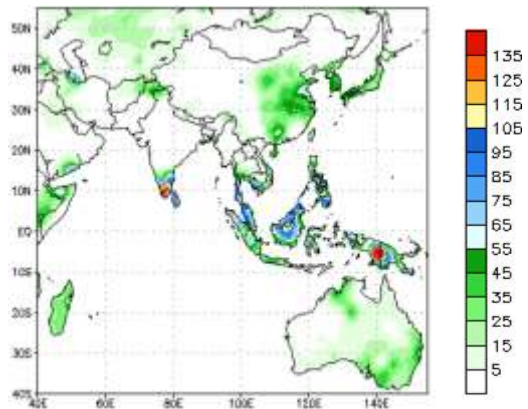

ENVIRONMENTAL INTELLIGENCE

Calbuco Volcanic Eruption from GOES-13

Hurricane Patricia

Asian Precipitation NCEP/GFS Forecast

Resilience

Weather Ready Nation

Data

1

The background of the slide is a composite image. On the right side, there is a view of the Earth from space, showing the curvature of the planet and swirling cloud patterns. On the left side, there is a view of a satellite in space, with a long, thin antenna or boom extending outwards. The entire background is overlaid with a semi-transparent blue vertical band in the center, which contains the text.