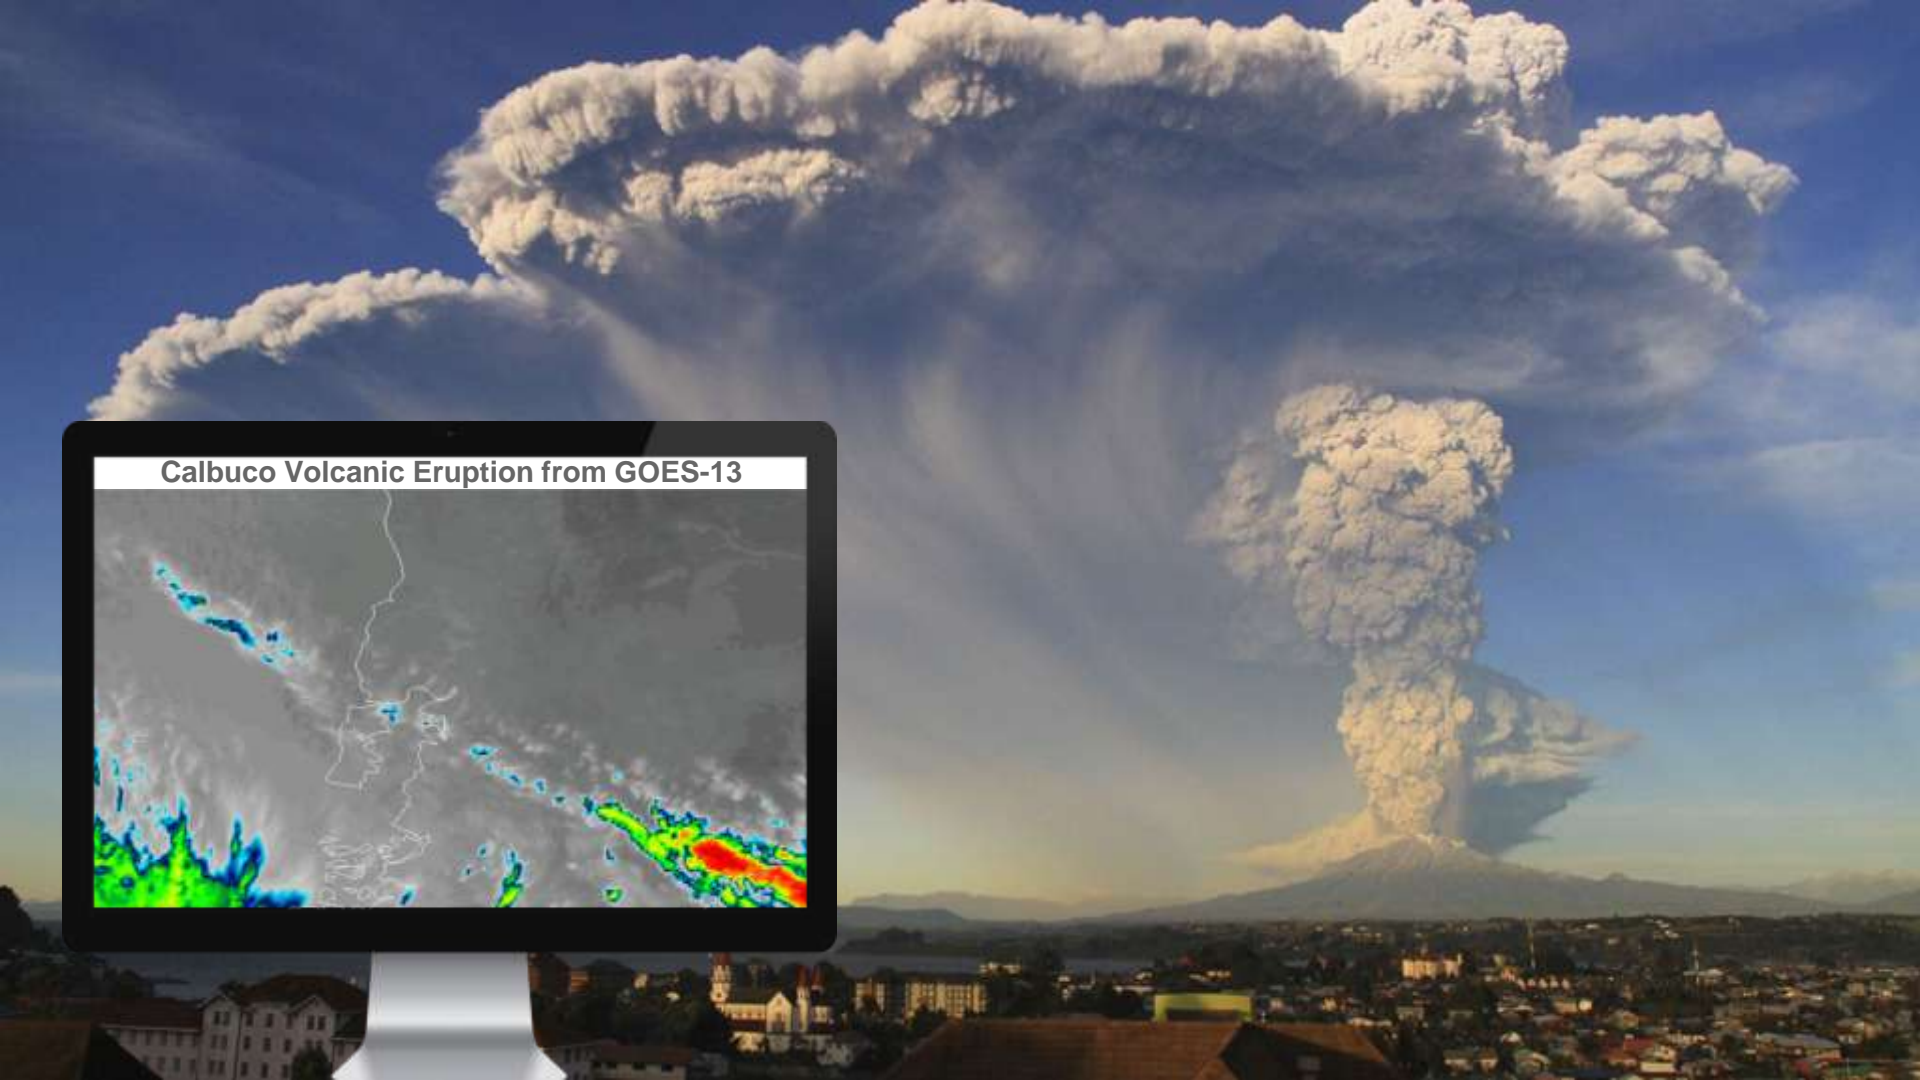

ENVIRONMENTAL INTELLIGENCE

Calbuco Volcanic Eruption from GOES-13

Hurricane Patricia

Asian Precipitation NCEP/GFS Forecast

Resilience

Weather Ready Nation

Data

1

The background of the slide is a composite image. On the right side, there is a view of the Earth from space, showing the curvature of the planet and swirling cloud patterns. On the left side, there is a view of a satellite in space, with a long, thin antenna or boom extending outwards. The entire background is overlaid with a semi-transparent blue vertical band in the center, which contains the text.