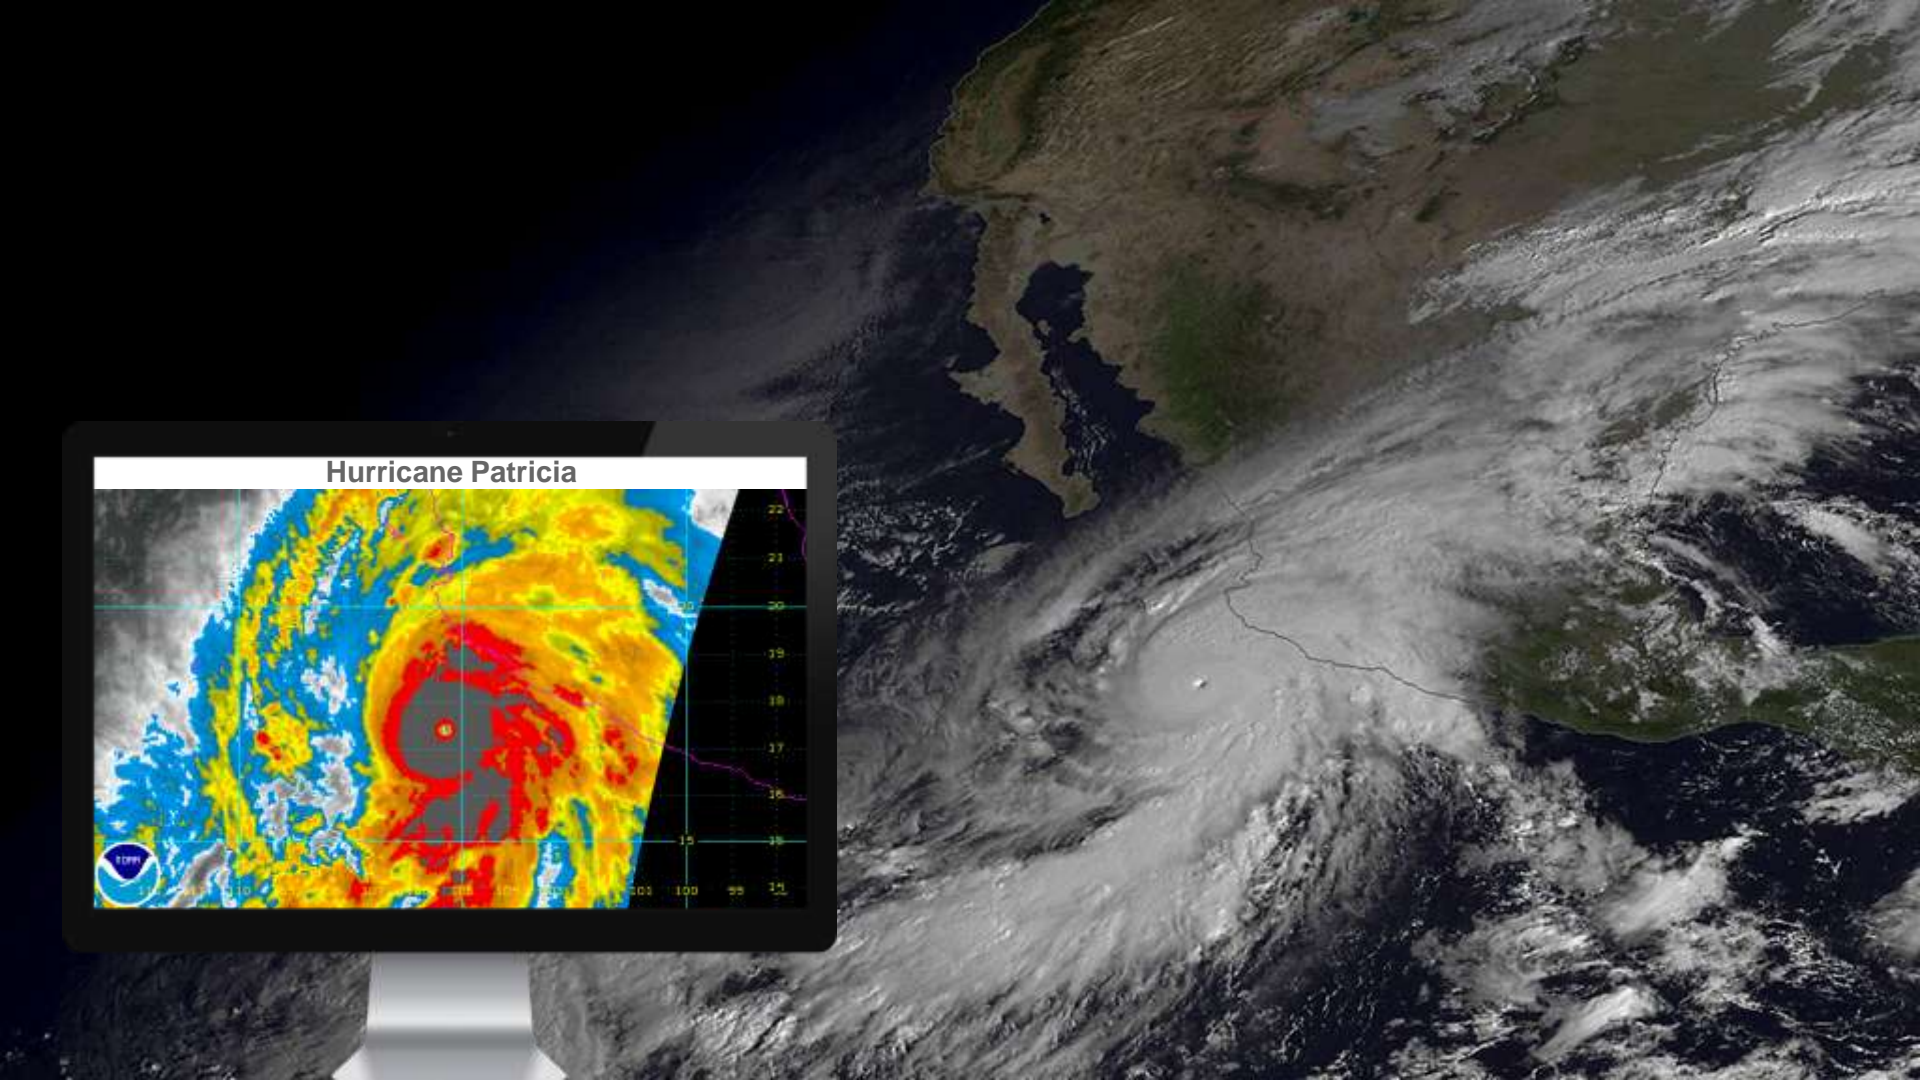

ENVIRONMENTAL INTELLIGENCE

Calbuco Volcanic Eruption from GOES-13

Hurricane Patricia

Asian Precipitation NCEP/GFS Forecast

Resilience

Weather Ready Nation

Data

1

The background of the slide is a composite image. On the right side, there is a view of the Earth from space, showing the curvature of the planet and swirling cloud patterns. On the left side, there is a view of a satellite in space, with a long, thin antenna or boom extending outwards. The entire background is overlaid with a semi-transparent blue vertical band in the center, which contains the text.